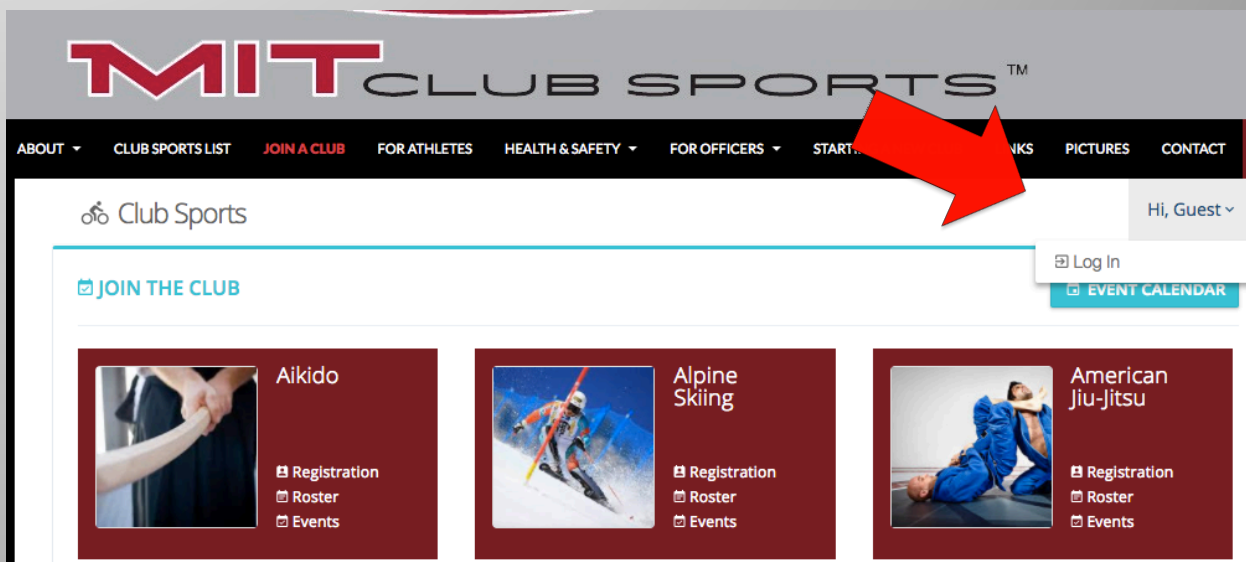

To view your club's roster

1) Go go <http://clubsports.mit.edu/join-a-club>

2) Log in via Certificate

3) Click on  to see someone's profile, contact information, and emergency contact information